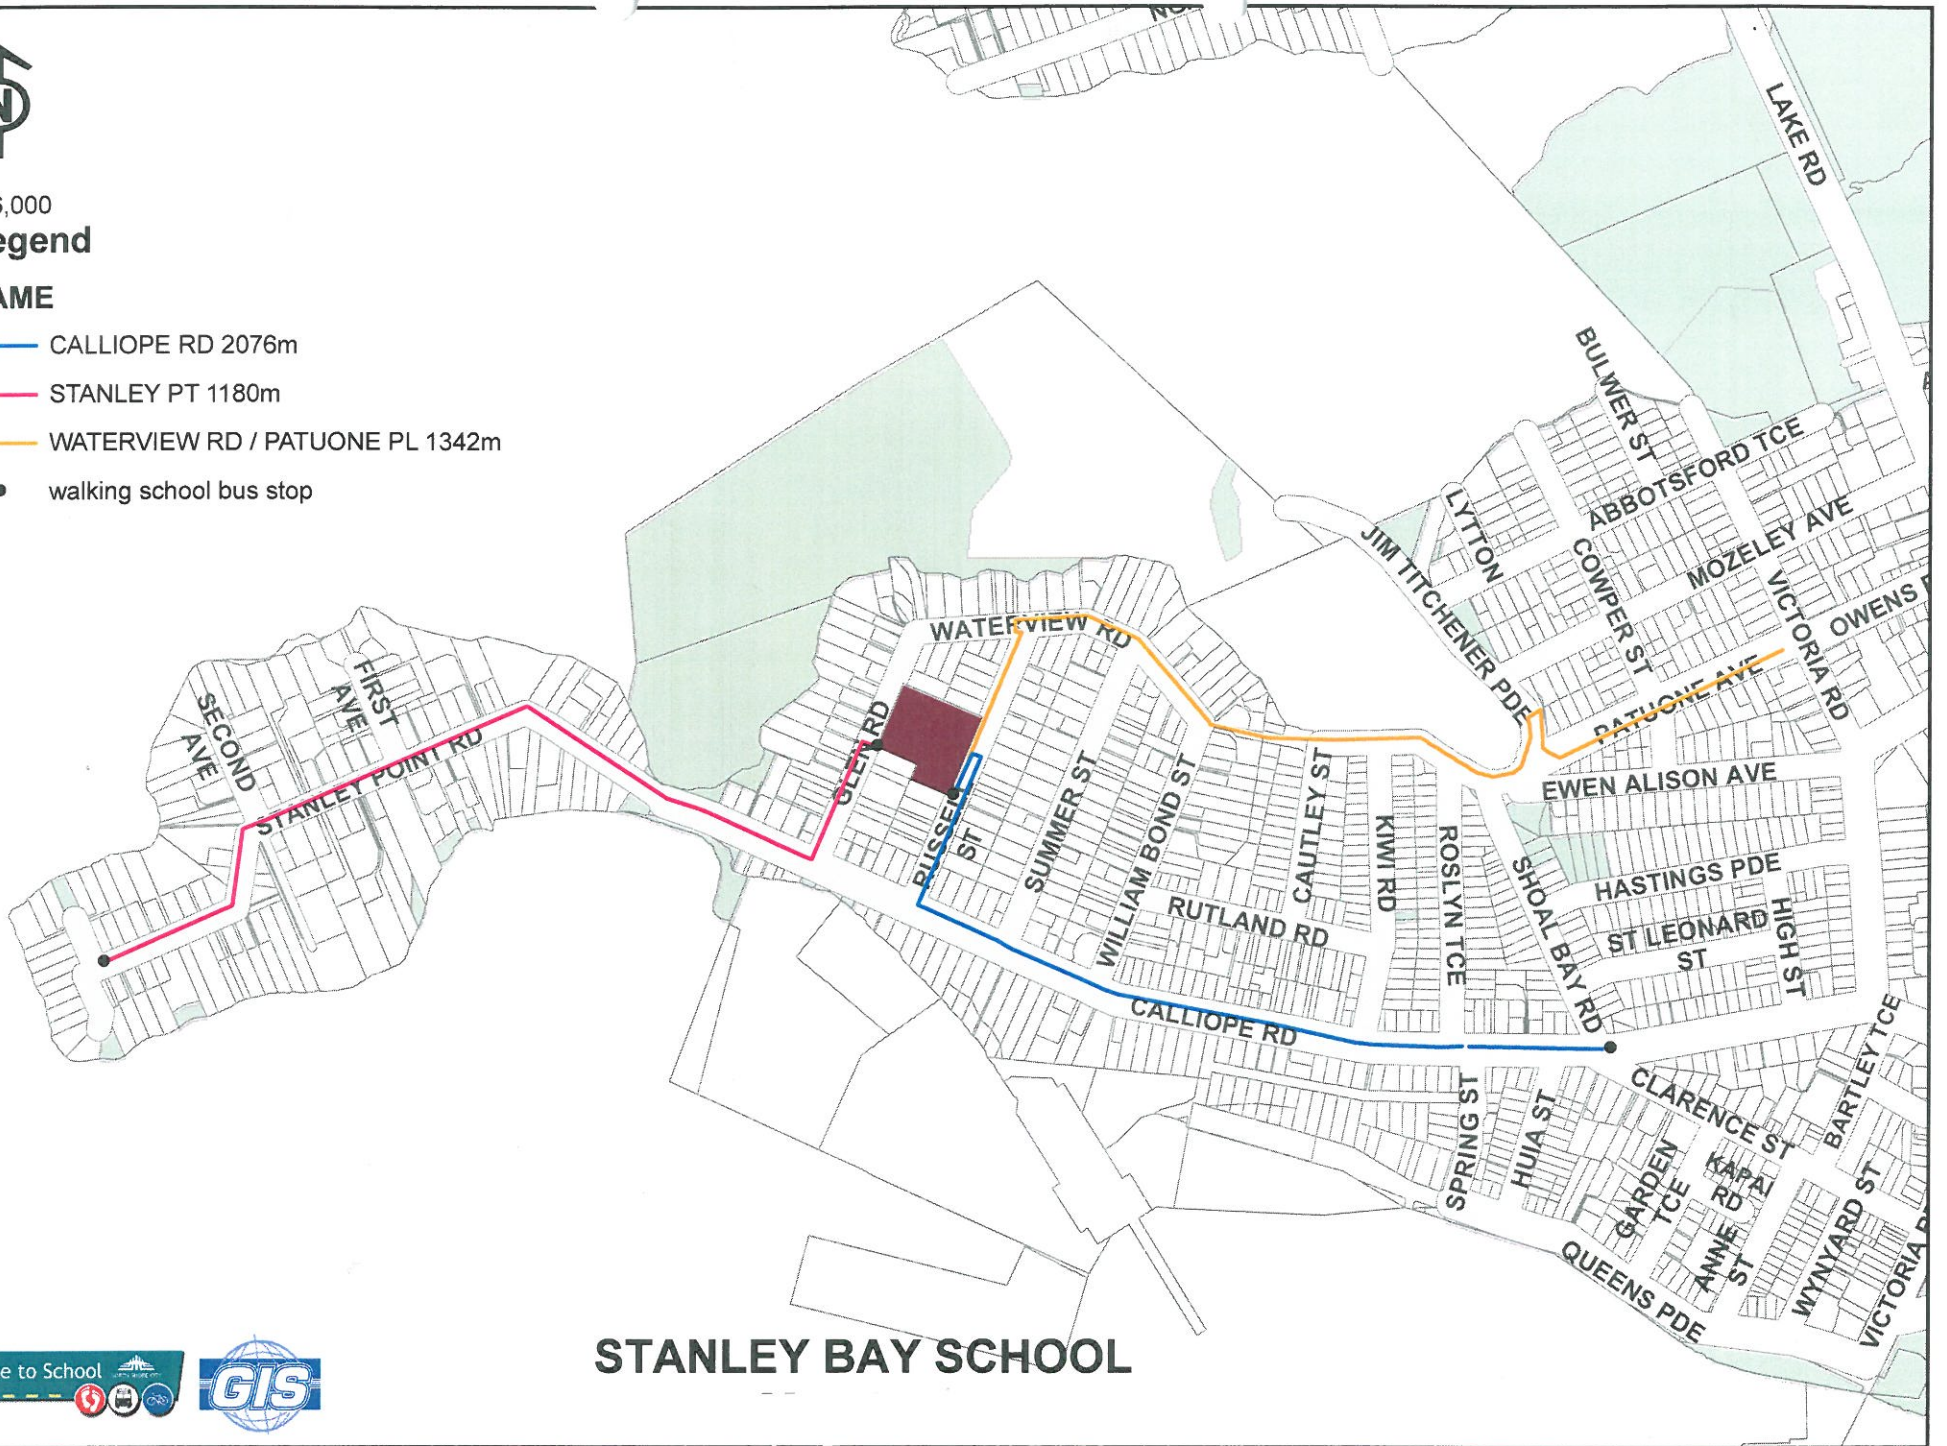

1:6,000

Legend

NAME

-  CALLIOPE RD 2076m
-  STANLEY PT 1180m
-  WATERVIEW RD / PATUONE PL 1342m
-  walking school bus stop

STANLEY BAY SCHOOL

TravelWise to School